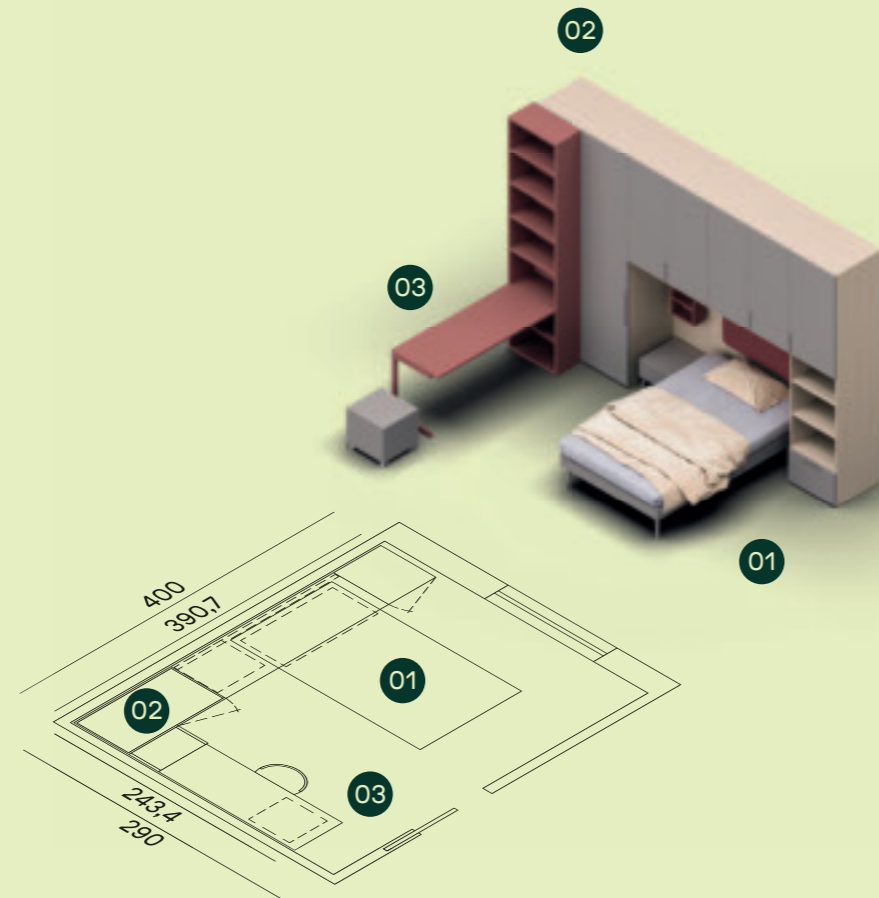

35

12MQ

Finiture / Finish

Arena Platino Mattone Dafne DA25

Interno / Carcase

Arena

- 01 Giroletto Alfa con piede Conico L.120 e barra Surf / Alfa bed frame with Conico foot W.120 and Surf rail
- 02 Armadio Corner e ponte a terra / Corner wardrobe and bridge wardrobe
- 03 Scrivania T50, libreria a spalla e cassetto su ruote / T50 desk, bookcase and drawer unit on castors

Maniglia T73-T74 / T73-T74 handle

Armadio battente anta Liscia con vano a giorno, anta e cassetto in finitura Platino e interno in finitura Materico Arena. Maniglia T73. / Liscia hinged door wardrobe with opened compartment, door and drawer in Platino finish and carcass in Materico Arena finish. T73 handle

Giroletto Alfa con piede Conico e comodino con piede Conico in finitura Platino. Barra Surf in finitura Platino, attrezzata con luce Led, casellario in finitura Mattone e pannello imbottito in tessuto Dafne DA25. / Alfa bed frame with Conico foot and bedside table with Conico foot in Platino finish. Surf rail in Platino finish equipped with LED light, wall unit in Mattone finish and upholstered panel in Dafne DA25 fabric.