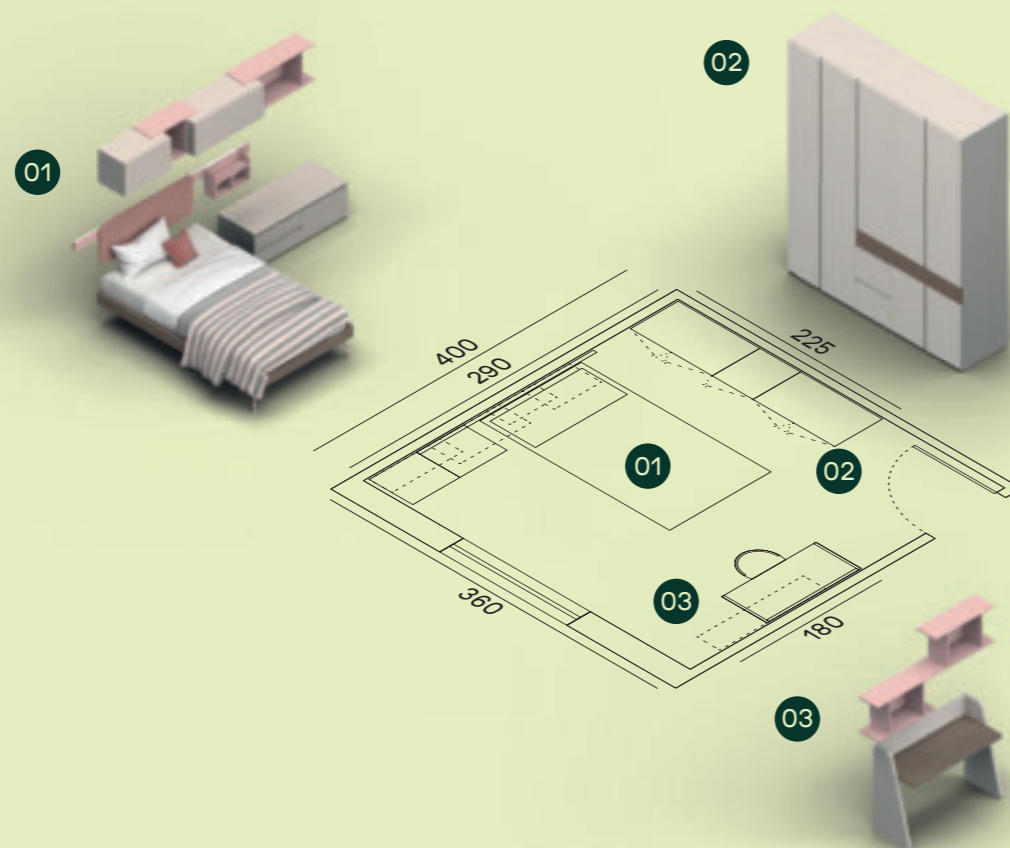

04

14MQ

Finiture / Finish

Interno / Carcase

- 01 Giroletto Alfa L.120, barra Surf, Box pensili e casellari Slot / Alfa bed frame W.120, Surf equipped rail, Box wall units and Slot open elements
- 02 Armadio battente anta Liscia / Liscia hinged door wardrobe
- 03 Scrivania Vanity e casellari Slot / Vanity desk and Slot open elements

Maniglia Filo - Push / Filo handle - Push pull

Barra Surf retro illuminata in finitura Dalia con pannello imbottito in tessuto Saturno SA16, casellario in finitura Dalia. / Backlit Surf equipped rail in Dalia finish with upholstered panel in Saturno SA16 fabric, open element in Dalia finish.

Giroletto Alfa in finitura Materico Noce, piede Kios e barra Surf retro illuminata in finitura Dalia con pannello imbottito in tessuto Saturno SA16, casellari Slot e Box pensili in finitura Tortora e Dalia. / Alfa bed frame in Materico Noce finish, Kios foot and backlit Surf equipped rail in Dalia finish with upholstered panel in Saturno SA16 fabric, Slot open elements and Box wall units in Tortora and Dalia finish.