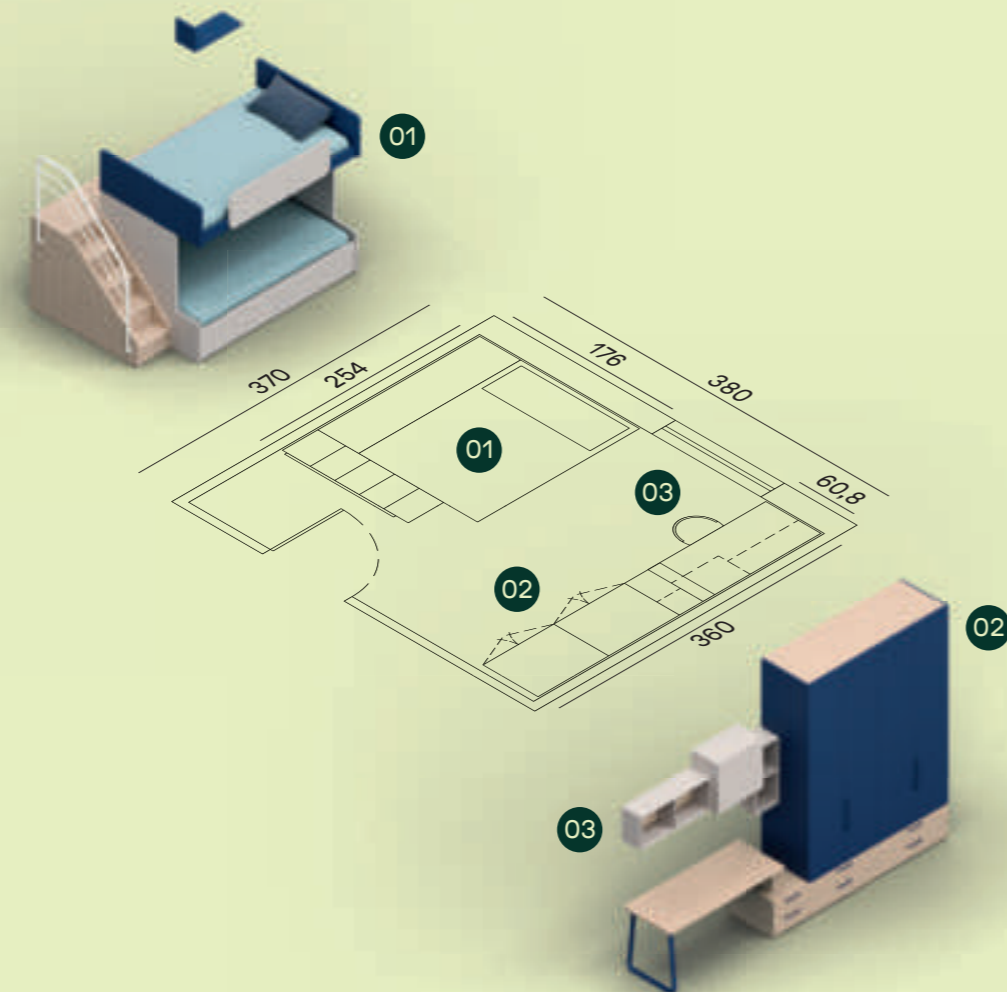

52

14MQ

Finiture / Finish

Interno / Carcase

- 01 Letto a castello Large L.120 / W.120 Large bunk bed
- 02 Armadio battente anta Liscia / Liscia hinged doors wardrobe
- 03 Scrivania T50, casellari Qubo e Box pensile / T50 desk, Qubo open elements and Box wall unit

Maniglia T21-T22 / T21-T22 handle