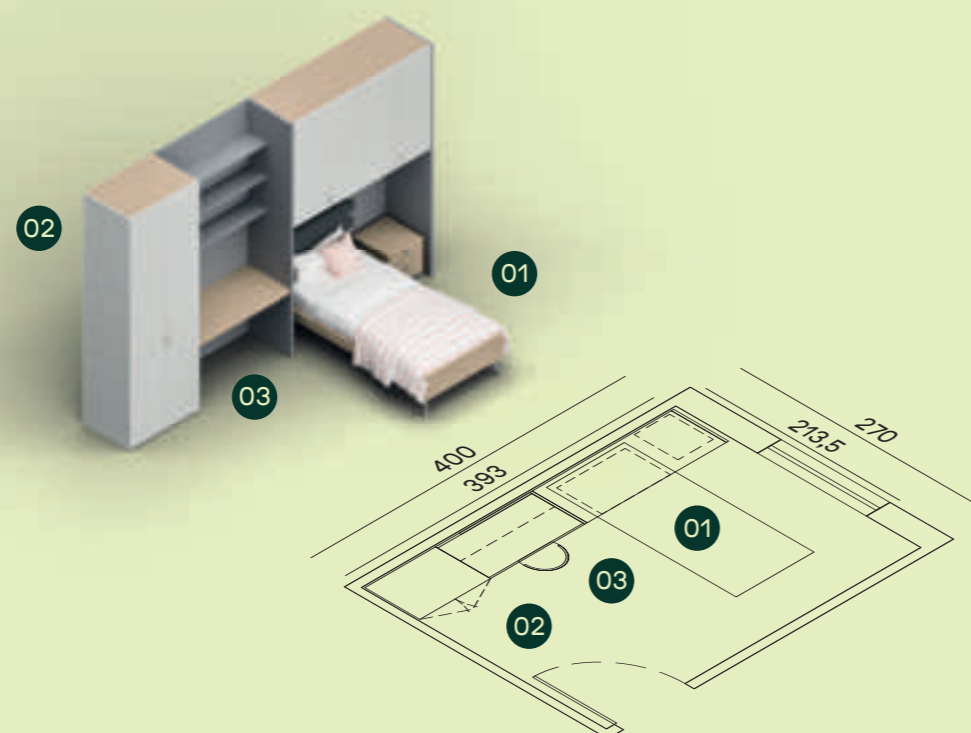

Maniglia T12-T13 / T12-T13 handle

Letto One con pediera rialzata in finitura Materico Arena e piede Kios in finitura Grigio, con cuffia imbottita con bottoni in tessuto Splendor SP21. Comodino su ruote in finitura Materico Arena. Maniglia T13. / One bed in Materico Arena finish and Kios foot in Grigio finish, with upholstered cover with buttons in Splendor SP21 fabric. Bedside table on castors in Materico Arena finish. T13 handle.