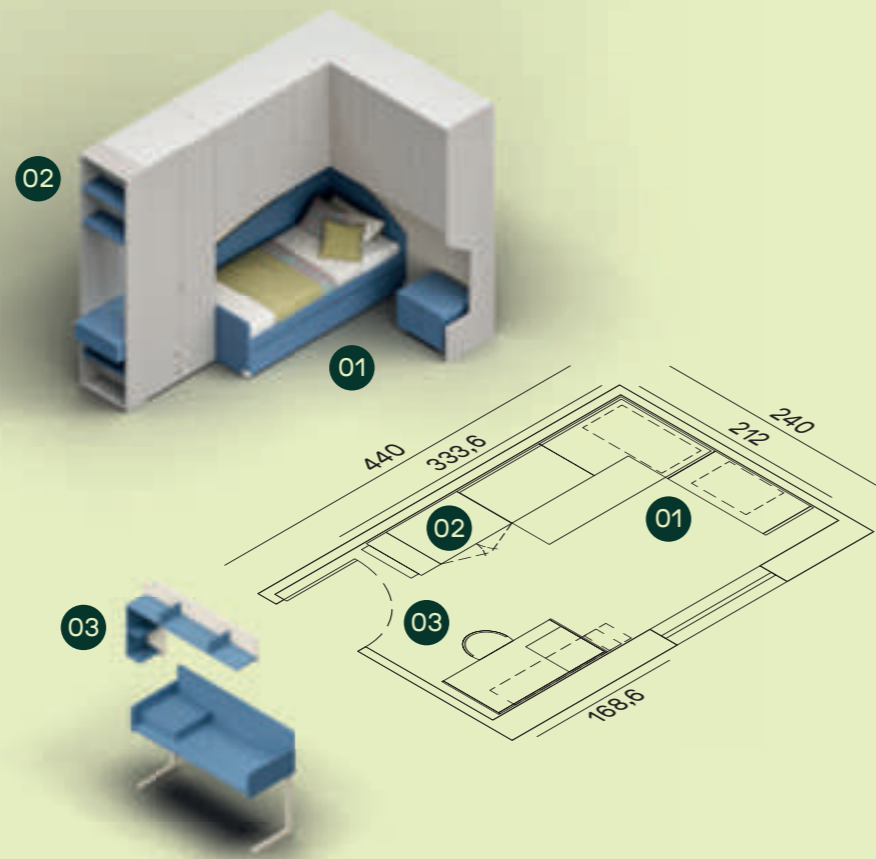

Maniglia T10-T11 / T10-T11 handle

Ponte a terra con fianco Home in finitura Dekor Cotone, comodino su ruote in finitura Cobalto e casellario Vega in finitura Cobalto e Beige. / Bridge wardrobe with Home side in Dekor Cotone finish, bedside table in Cobalto finish and Vega open element in Cobalto and Beige finish.