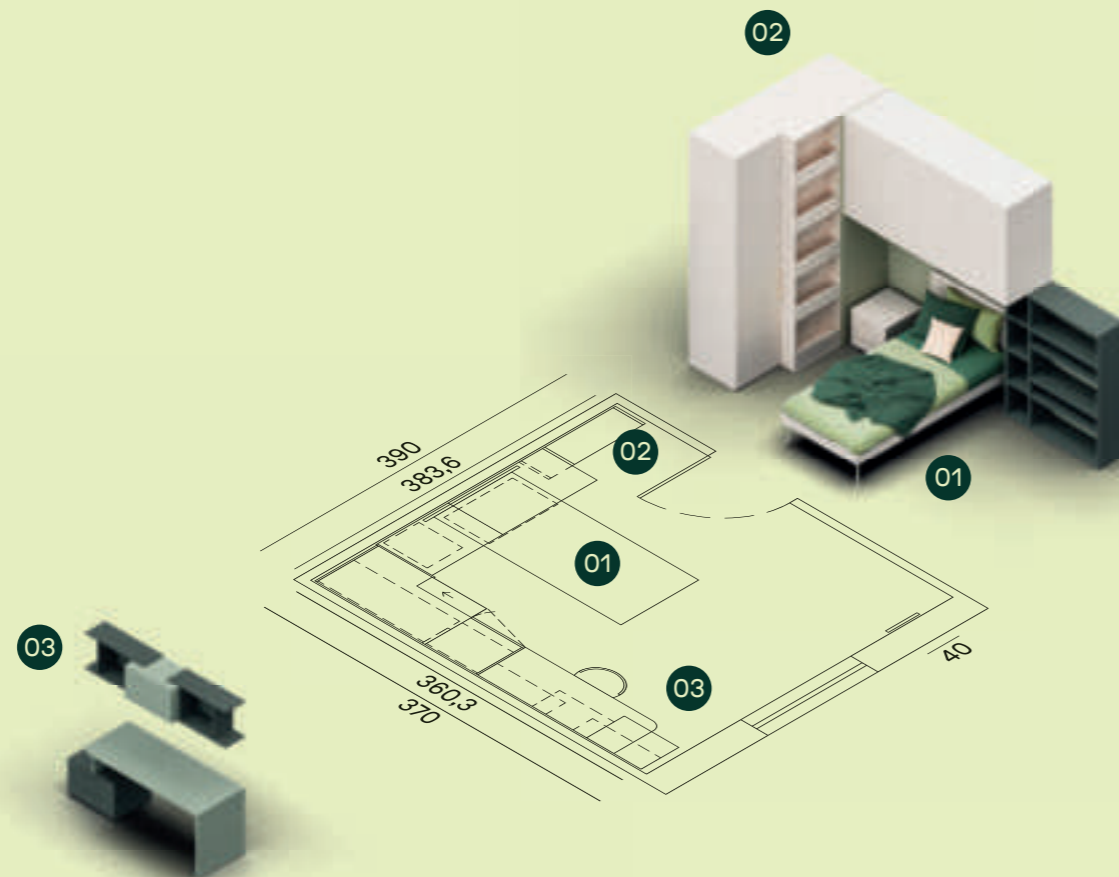

32

14MQ

Finiture / Finish

Interno / Carcase

Dekor Canapa   Giada   Ginepro

Seta

- 01 Letto Banket L.120 / Banket bed W.120
- 02 Armadio con libreria scorrevole Covert, ponte appeso e libreria a spalla / Covert wardrobe with sliding bookcase, hanging bridge and bookcase
- 03 Scrivania T51, casellari Slot e Box pensile con anta / Desk T51, Slot open elements and Box wall unit with door

Maniglia T23-24-Push Pull
/ T23-24-Push Pull handle